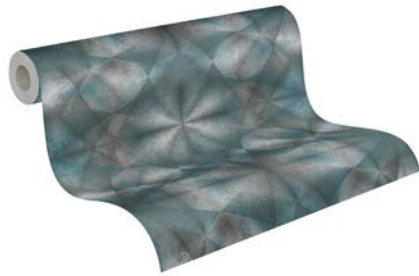

Inspiration

Kollektion/ Collection My Home My Spa • Art.-Nr.: 386924