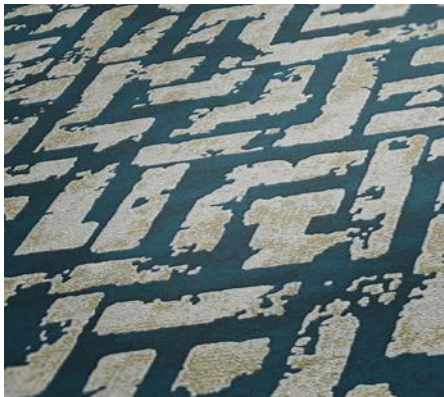

Inspiration

Kollektion/ Collection My Home My Spa • Art.-Nr.: 386953

My Home My Spa

386953

Farbvarianten/ Color variations

- Rolle: 10,05 m x 0,53 m
- Rapport: 64 / 32 cm (versetzt)
- Farbe: Ozeanblau, Muster glitzernd, Hintergrund matt
- Dekor: Geometrisch, strukturiert
- Qualität: hoch waschbeständig; gut lichtbeständig; restlos trocken abziehbar

- Size: 10,05 m x 0,53 m
- Repeat: 64 / 32 cm (offset match)
- Colour: ocean blue, pattern glittery, background mat
- Dekor: geometric wallpaper, textured
- Quality: extra washable; good lightfastness; dry removeable

Passend dazu/ Matching

387124

386945

386944