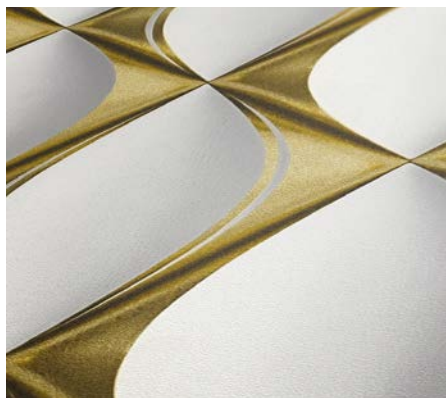

Inspiration

Kollektion/ Collection My Home My Spa • Art.-Nr.: 386911

My Home My Spa

386911

Farbvarianten/ Color variations

- Rolle: 10,05 m x 0,53 m
- Rapport: 18 cm (gerade)
- Farbe: Gold, glänzend
- Dekor: 3D, leicht strukturiert
- Qualität: scheuerbeständig; gut lichtbeständig; restlos trocken abziehbar

- Size: 10,05 m x 0,53 m
- Repeat: 18 cm (straight match)
- Colour: gold, shiny
- Decor: 3D wallpaper, light textured
- Quality: scrubbable; good lightfastness; dry removeable

Passend dazu/ Matching

386945

387124