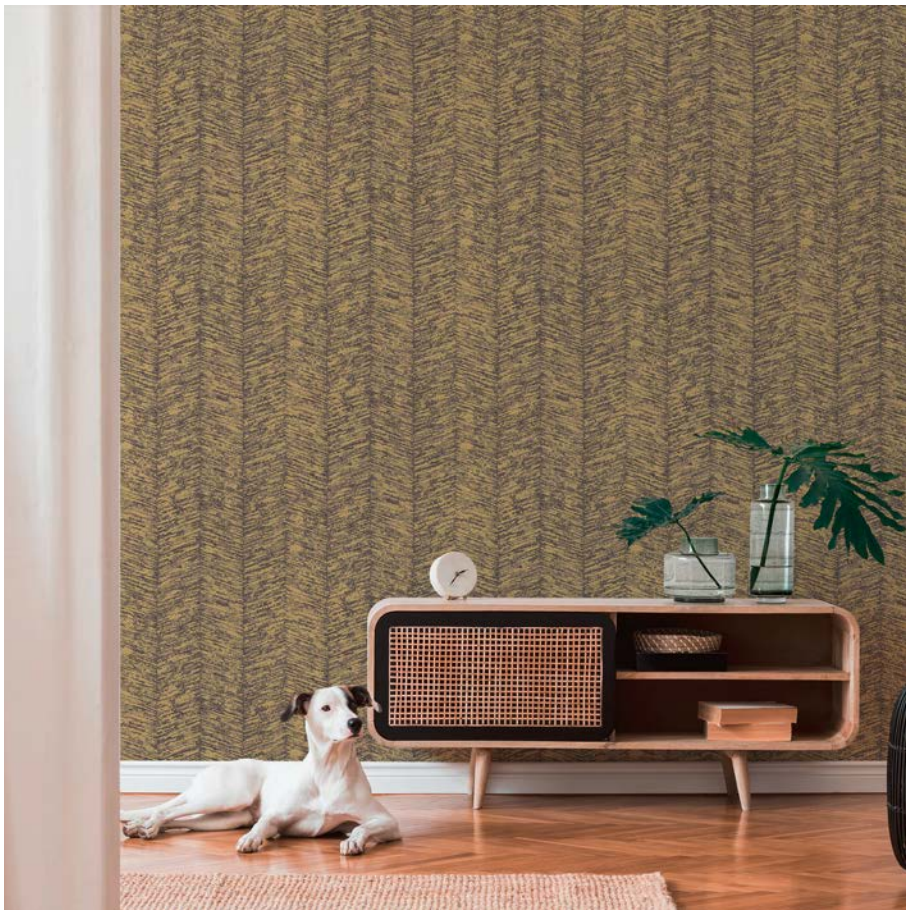

Inspiration

Kollektion/ Collection My Home My Spa • Art.-Nr.: 386974

My Home My Spa

386974

Farbvarianten/ Color variations

- Rolle: 10,05 m x 0,53 m
- Rapport: 64 cm (gerade)
- Farbe: Senfgelb, matt mit leichtem Glitzereffekt
- Dekor: Geometrisch, strukturiert
- Qualität: hoch waschbeständig; gut lichtbeständig; restlos trocken abziehbar

- Size: 10,05 m x 0,53 m
- Repeat: 64 cm (straight match)
- Colour: mustard yellow, matt with light glitter effect
- Decor: geometric wallpaper, textured
- Quality: extra washable; good lightfastness; dry removeable

Passend dazu/ Matching

386941