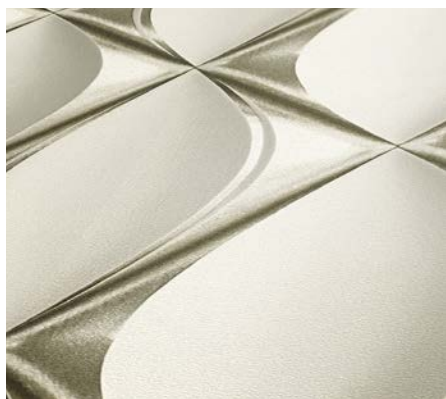

Inspiration

Kollektion/ Collection My Home My Spa • Art.-Nr.: 386912

My Home My Spa

386912

Farbvarianten/ Color variations

- Rolle: 10,05 m x 0,53 m
- Rapport: 18 cm (gerade)
- Farbe: Grau, matt
- Dekor: 3D, leicht strukturiert
- Qualität: scheuerbeständig; gut lichtbeständig; restlos trocken abziehbar

- Size: 10,05 m x 0,53 m
- Repeat: 18 cm (straight match)
- Colour: grey, mat
- Decor: 3D wallpaper, light textured
- Quality: scrubbable; good lightfastness; dry removeable

Passend dazu/ Matching

387127

387128

387126