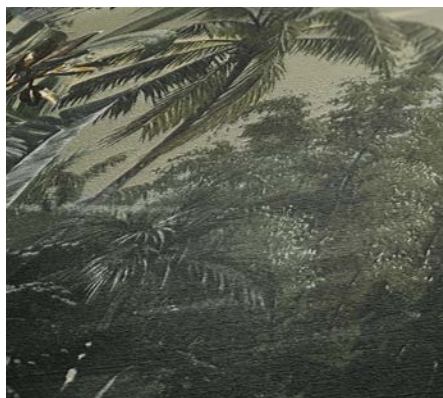

Inspiration

Kollektion/ Collection My Home My Spa • Art.-Nr.: 383563

My Home My Spa

383563

Farbvarianten/ Color variations

- Rolle: 10,05 m x 0,53 m
- Rapport: 64 / 32 cm (versetzt)
- Farbe: Dunkelgrün, matt
- Dekor: Dschungel, leicht strukturiert
- Qualität: scheuerbeständig; gut lichtbeständig; restlos trocken abziehbar

- Size: 10,05 m x 0,53 m
- Repeat: 64 / 32 cm (offset match)
- Colour: dark green, mat
- Decor: jungle, light textured
- Quality: scrubbable; good lightfastness; dry removeable

Passend dazu/ Matching

386983

387131