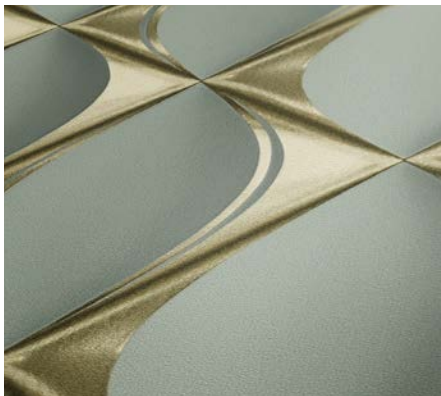

Inspiration

Kollektion/ Collection My Home My Spa • Art.-Nr.: 386913

My Home My Spa

386913

Farbvarianten/ Color variations

- Rolle: 10,05 m x 0,53 m
- Rapport: 18 cm (gerade)
- Farbe: Eukalyptus Grün, matt
- Dekor: 3D, leicht strukturiert
- Qualität: scheuerbeständig; gut lichtbeständig; restlos trocken abziehbar

- Size: 10,05 m x 0,53 m
- Repeat: 18 cm (straight match)
- Colour: eucalyptus green, mat
- Decor: 3D wallpaper, light textured
- Quality: scrubbable; good lightfastness; dry removeable

Passend dazu/ Matching

387129

387124

386945