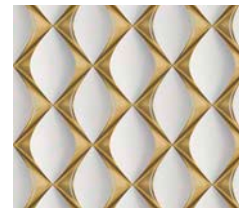

- Size: 10,05 m x 0,53 m
- Repeat: free match
- Colour: beige, mat
- Decor: plain wallpaper, light textured
- Quality: scrubbable; good lightfastness; dry removeable

Passend dazu/ Matching

386913

386911