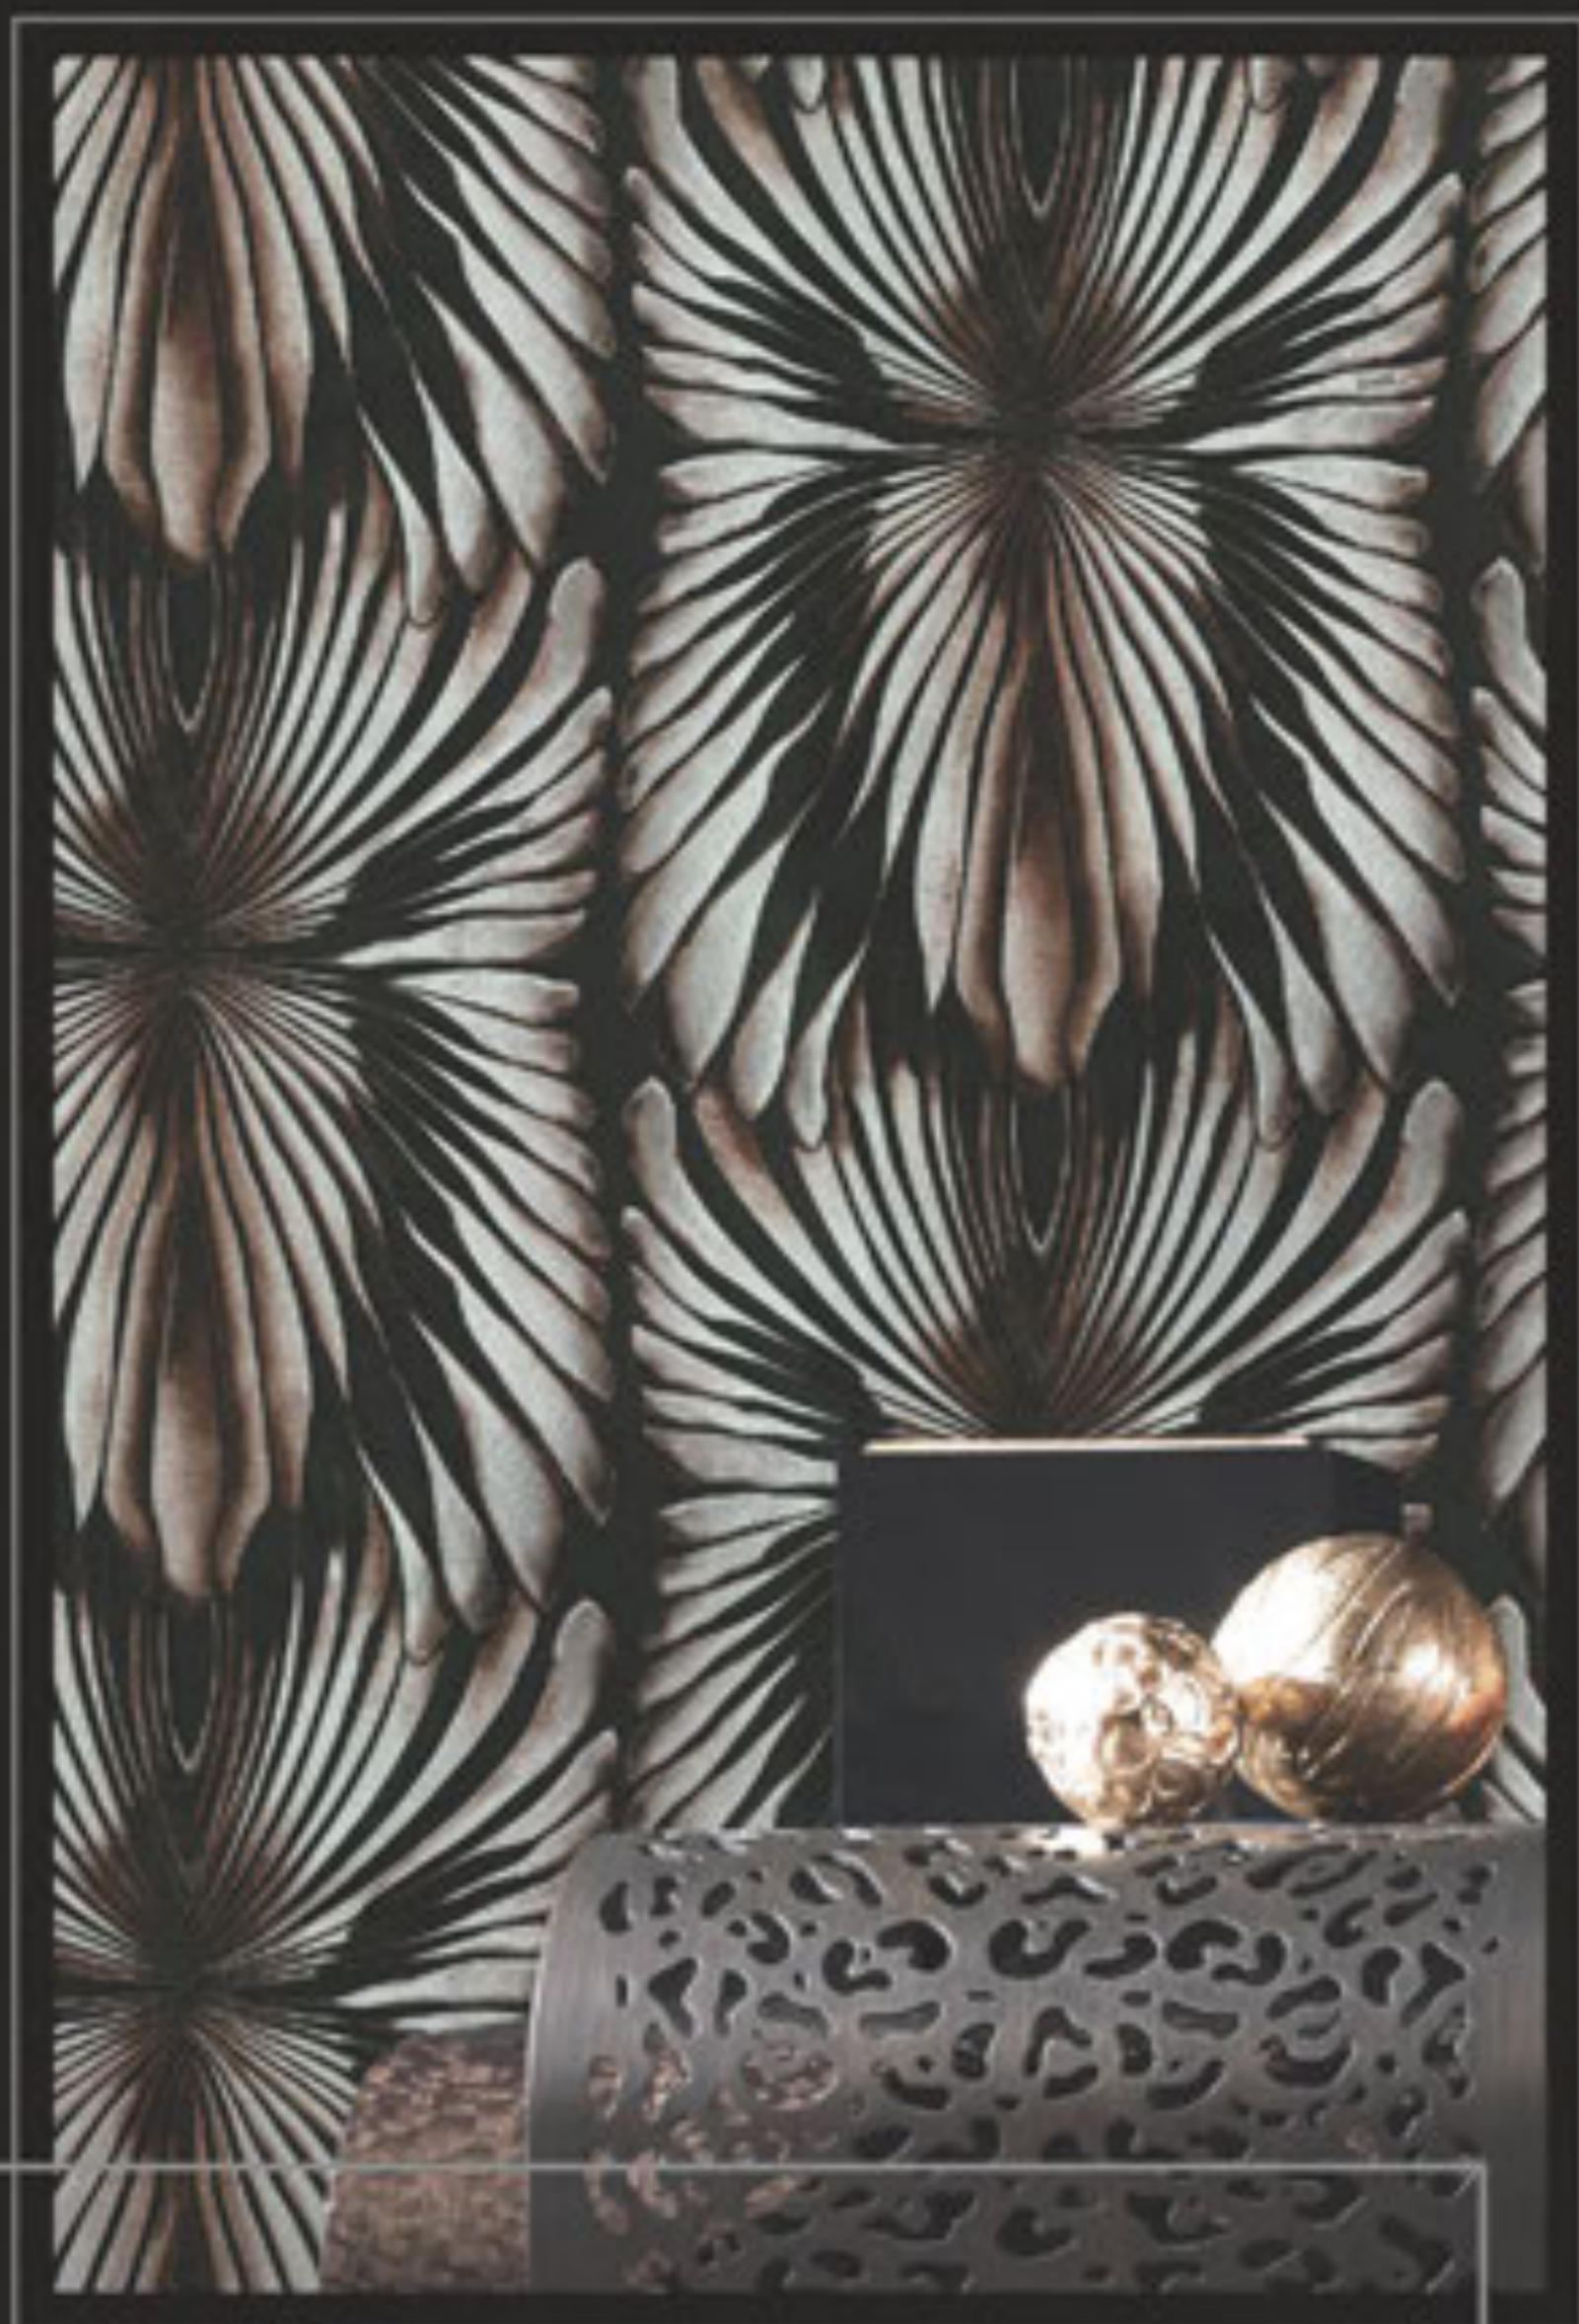

roberto cavalli
HOME

N° 8

WALLPAPER

H 1,06 m

GOLD FOIL

This wallpaper is made with a base in pure gold foil, to maximize the brilliance and reflections of the design, as if it were engraved on this precious metal, transmitting positive and sunny sensations, thanks to the golden effects it radiates.

这款用纯金箔基底制成的壁纸，极致地烘托了图案的光泽和反射效果，就好像在这种珍贵的金属上进行的雕刻。因其闪耀的金色效果，传递着积极和阳光的感觉。

GOLD FOIL

Boville

SILVER FOIL

This wallpaper is made with a base in pure silver foil, emphasizing the reliefs of the design and creating exclusive silver shades, with mirroring and luminous effects, amplifying the environments and making them unique and intense.

Обои изготовлены с нанесением серебряной фольги на флизелиновую основу.
Это подчеркивает рельеф и объем узора на серебряном фоне.
Создает зеркальные световые эффекты, делая помещение уникальным.

这款用纯铝箔基底制成的壁纸，强调了图案的浮雕效果，营造出独特的银光色调。反射和光亮的效果扩大了环境的空间感，赋予人独特而强烈的感受。

SILVER FOIL

Page 10

Carroll

Blank

Canal

GOLD FOIL

These wallpapers are made with a base in pure gold foil, to maximize the brilliance and reflections of the design, as if they were engraved on this precious metal, transmitting positive and sunny sensations, thanks to the golden effects they radiate.